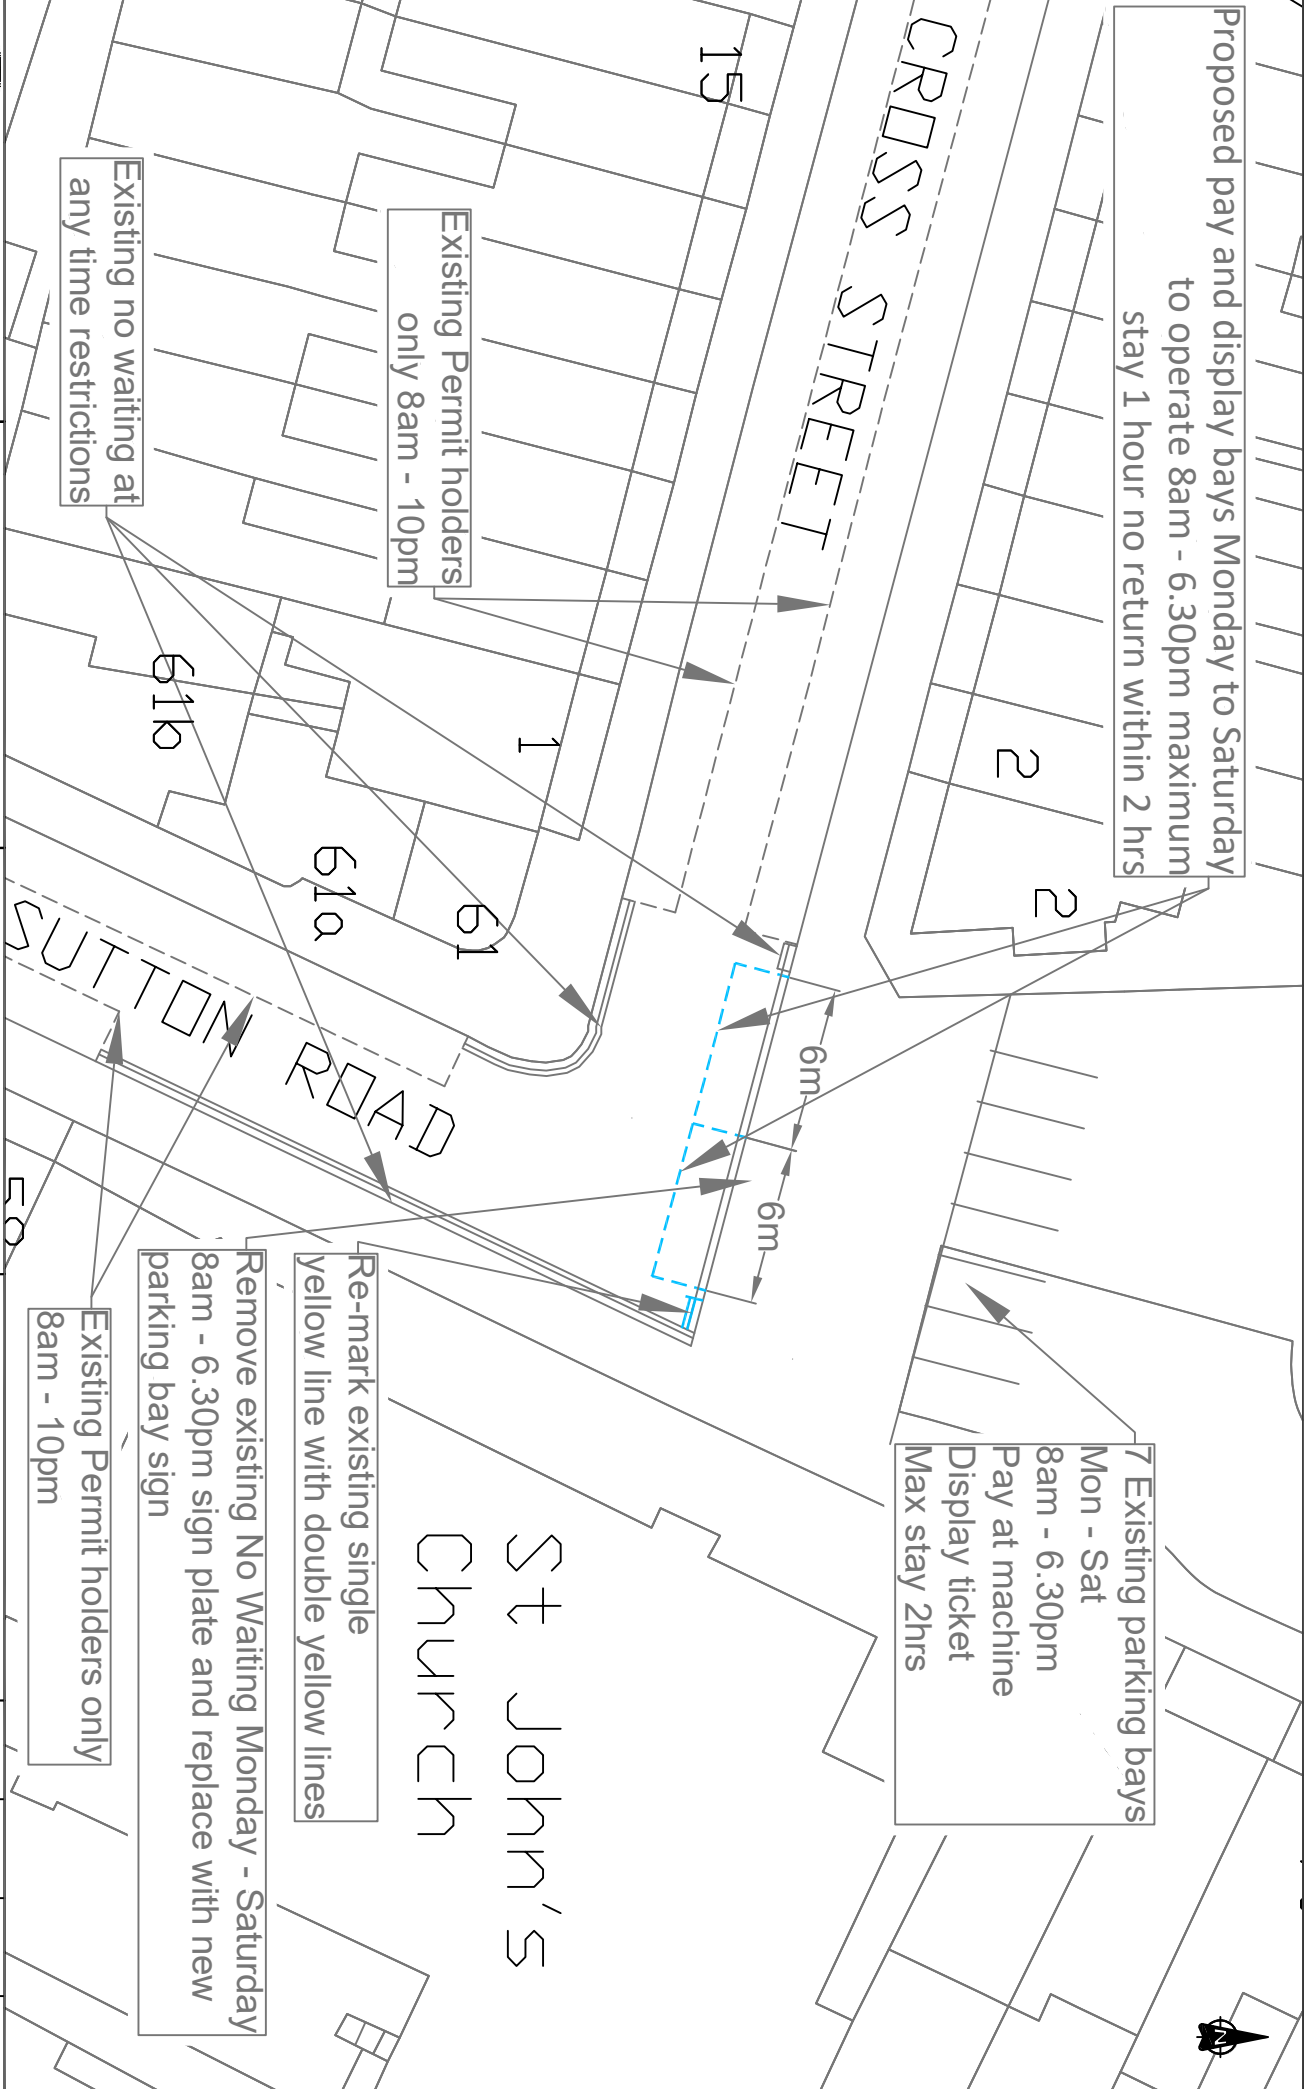

Re-mark existing single yellow line with double yellow lines

St John's Church

WATFORD BOROUGH COUNCIL

INDICATIVE DRAWING DO NOT SCALE
 Layout based on Ordnance Survey MasterMap, © Crown Copyright 2018. All rights reserved. Licence number 10002432.

Project: **Waiting Restrictions Review 2026**

Title: **Central Ward - (CE1) Sutton Road/ Cross Street Junction**

Drawn	Checked	Reviewed	Approved
NA	AS		
Original/dwg size	Date of Issue	Scale	Drawing Status
A4	06/05/2026	Not to Scale	Statutory Consultation
Drawing Number	WRR26/SC/CE1		Rev
			A