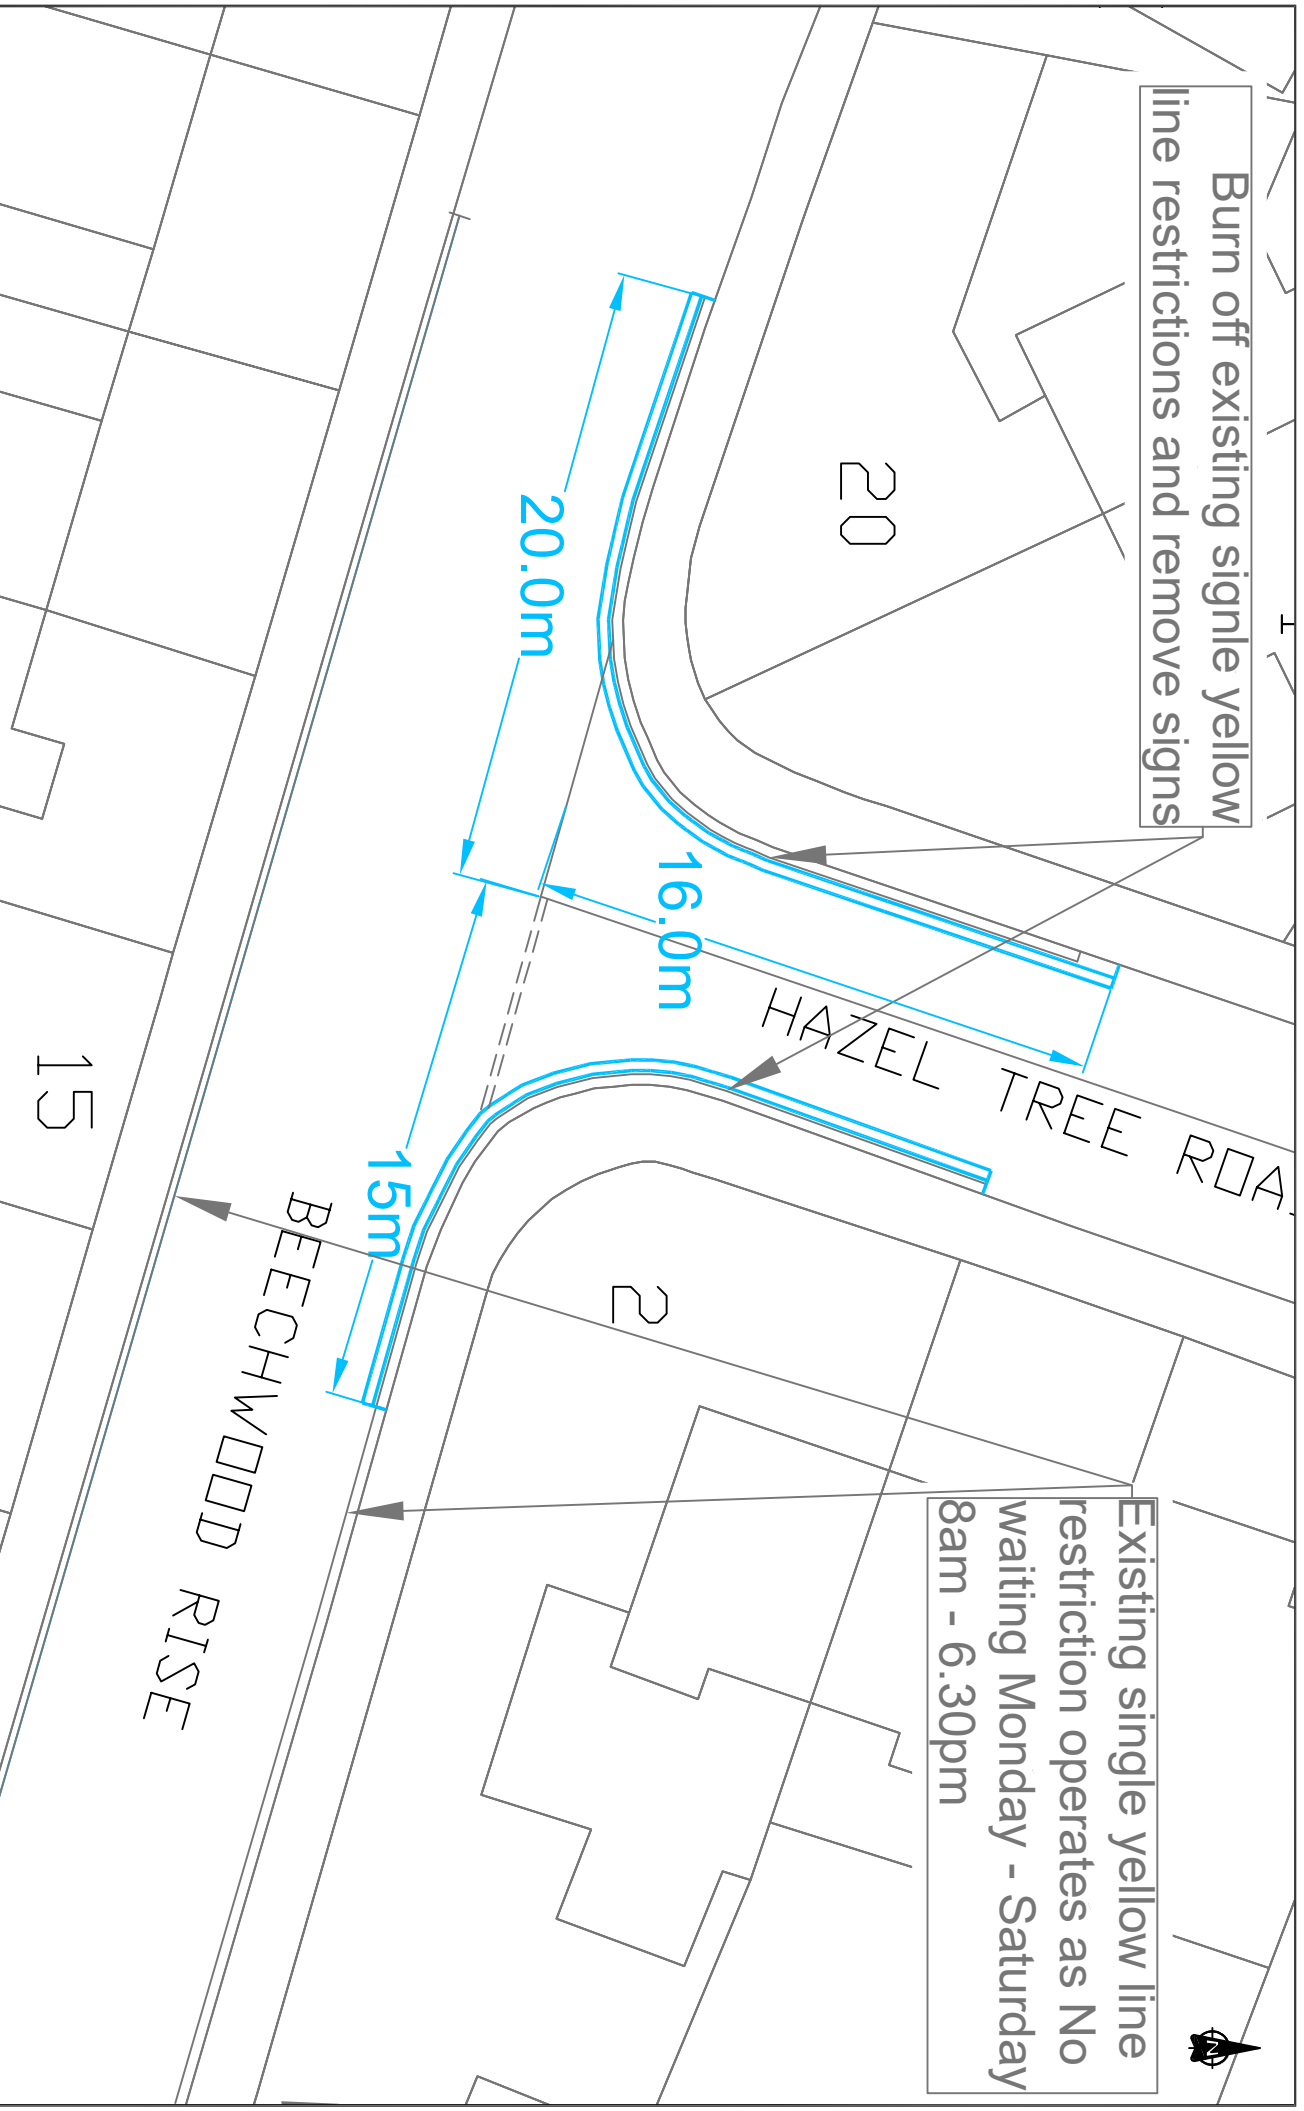

Burn off existing single yellow line restrictions and remove signs

Existing single yellow line restriction operates as No waiting Monday - Saturday 8am - 6.30pm

WATFORD BOROUGH COUNCIL

INDICATIVE DRAWING DO NOT SCALE
 Layout based on Ordnance Survey MasterMap,
 © Crown Copyright 2018. All rights reserved.
 Licence number 100022432.

Project
Waiting Restrictions Review 2026

Title
Leggatts Ward - (LE1) Hazel Tree Road and Beechwood Rise Junction

Drawn	Checked	Reviewed	Approved
NA	AS		
Original drawing size A4	Date of Issue 06/05/2026	Scale Not to Scale	Drawing Status Statutory Consultation
Drawing Number WRR26/SCALE1			Rev A