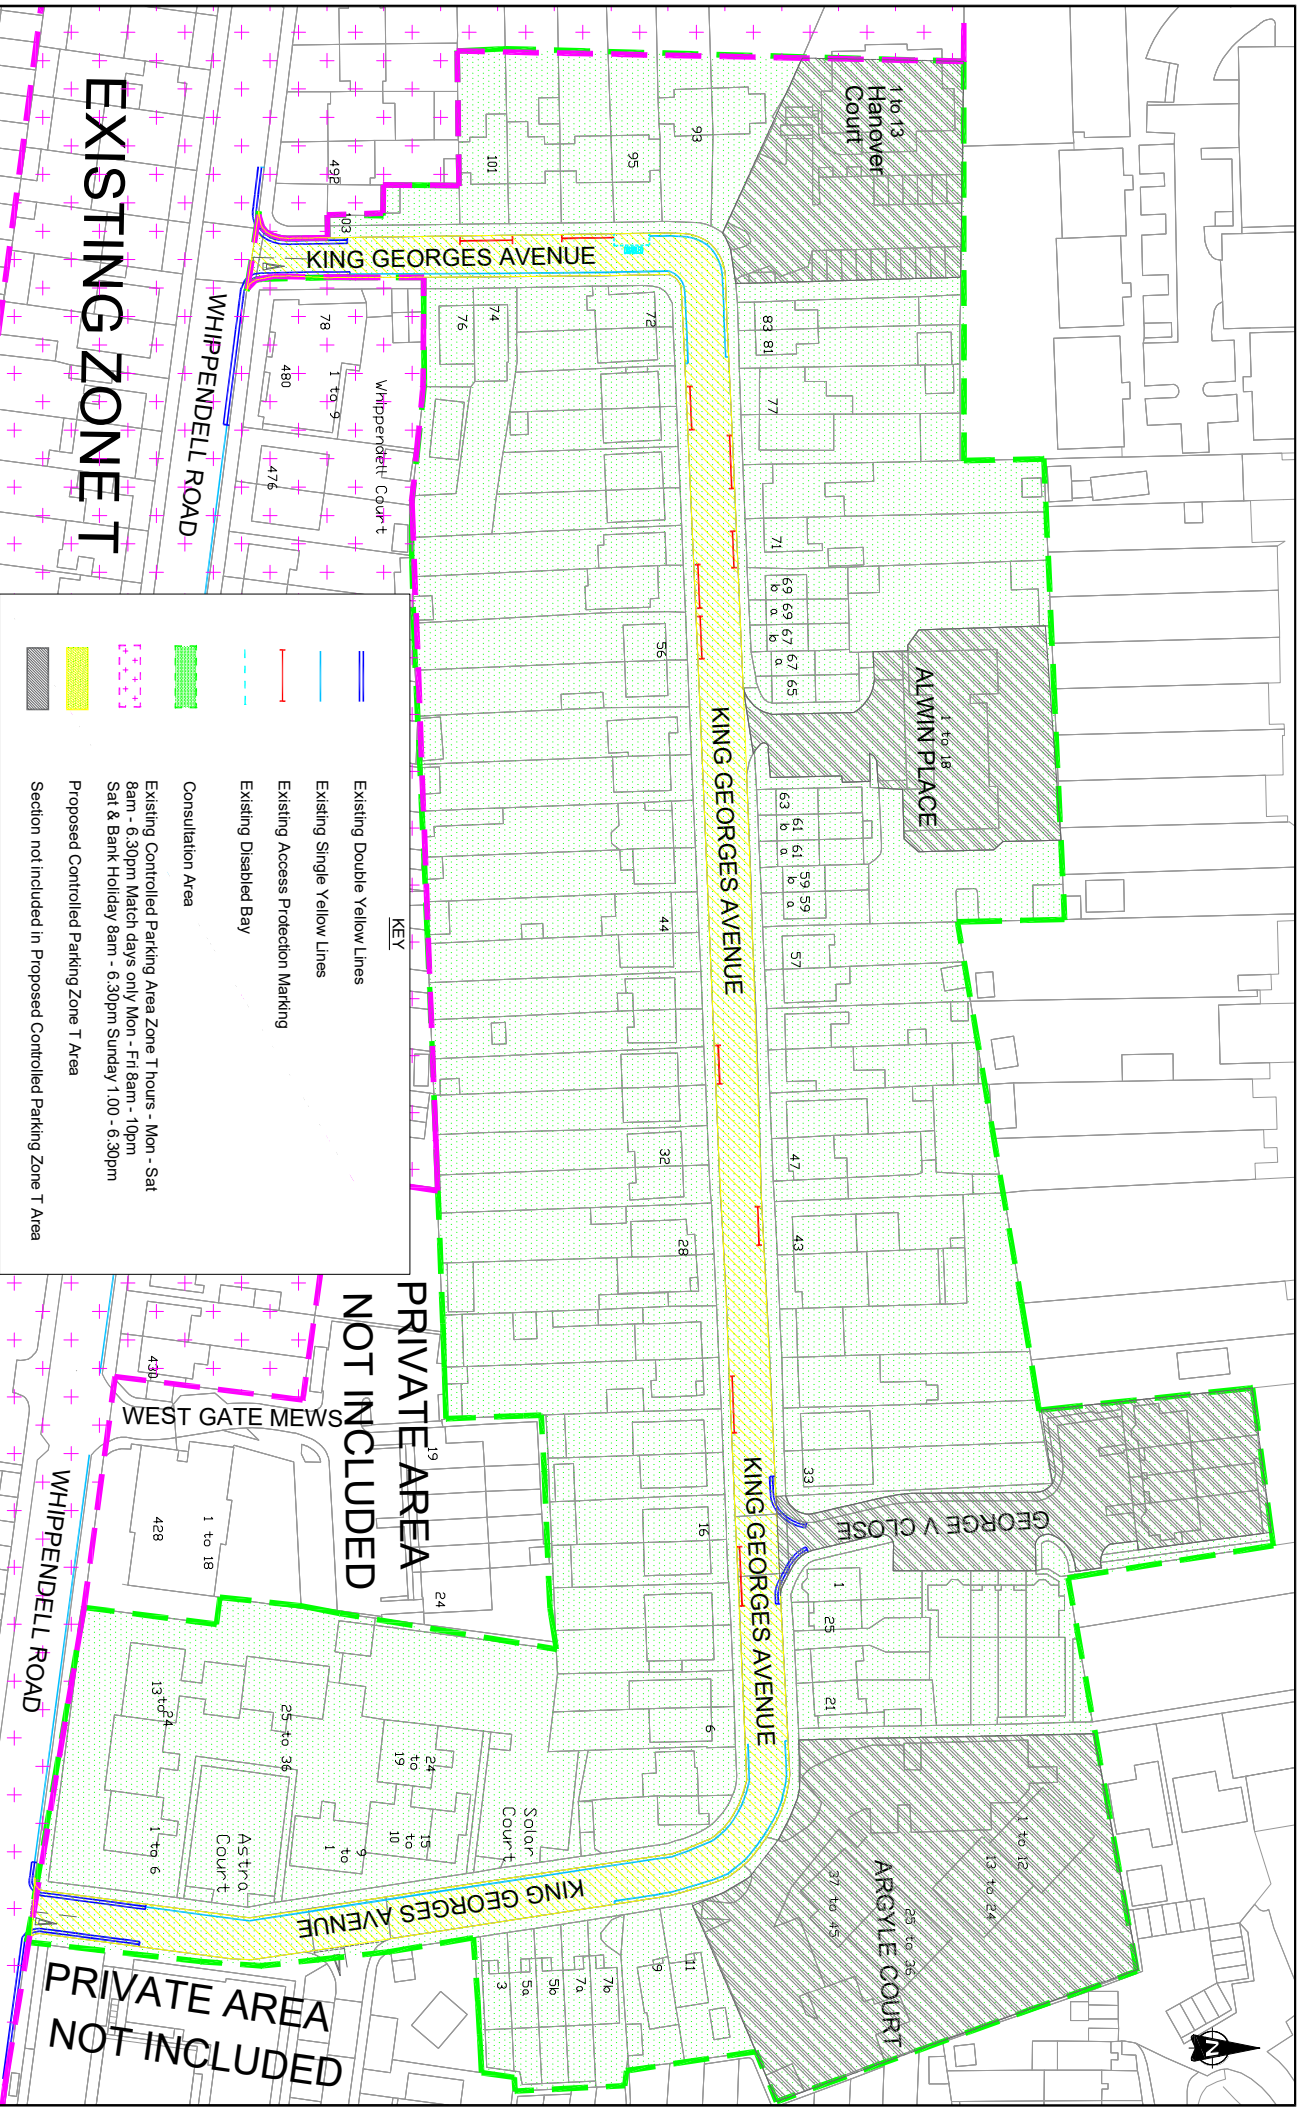

WATFORD
BOROUGH
COUNCIL

EXISTING ZONE T

KEY

- Existing Double Yellow Lines
- Existing Single Yellow Lines
- Existing Access Protection Marking
- Existing Disabled Bay
- Consultation Area
- Existing Controlled Parking Area Zone T hours - Mon - Sat 8am - 6:30pm Match days only Mon - Fri 8am - 10pm Sat & Bank Holiday 8am - 6:30pm Sunday 1.00 - 6:30pm
- Proposed Controlled Parking Zone T Area
- Section not included in Proposed Controlled Parking Zone T Area

INDICATIVE DRAWING
DO NOT SCALE

Project

King Georges Avenue

Title

Proposed extension of Controlled Parking Zone T

Drawn

NA

Checked

AS

Reviewed

Scale

Not to Scale

Approved

Drawing Status

Statutory Consultation

Rev

Drawing Number

WBC24/PS/KGA01

Approved

Statutory Consultation

Rev

A