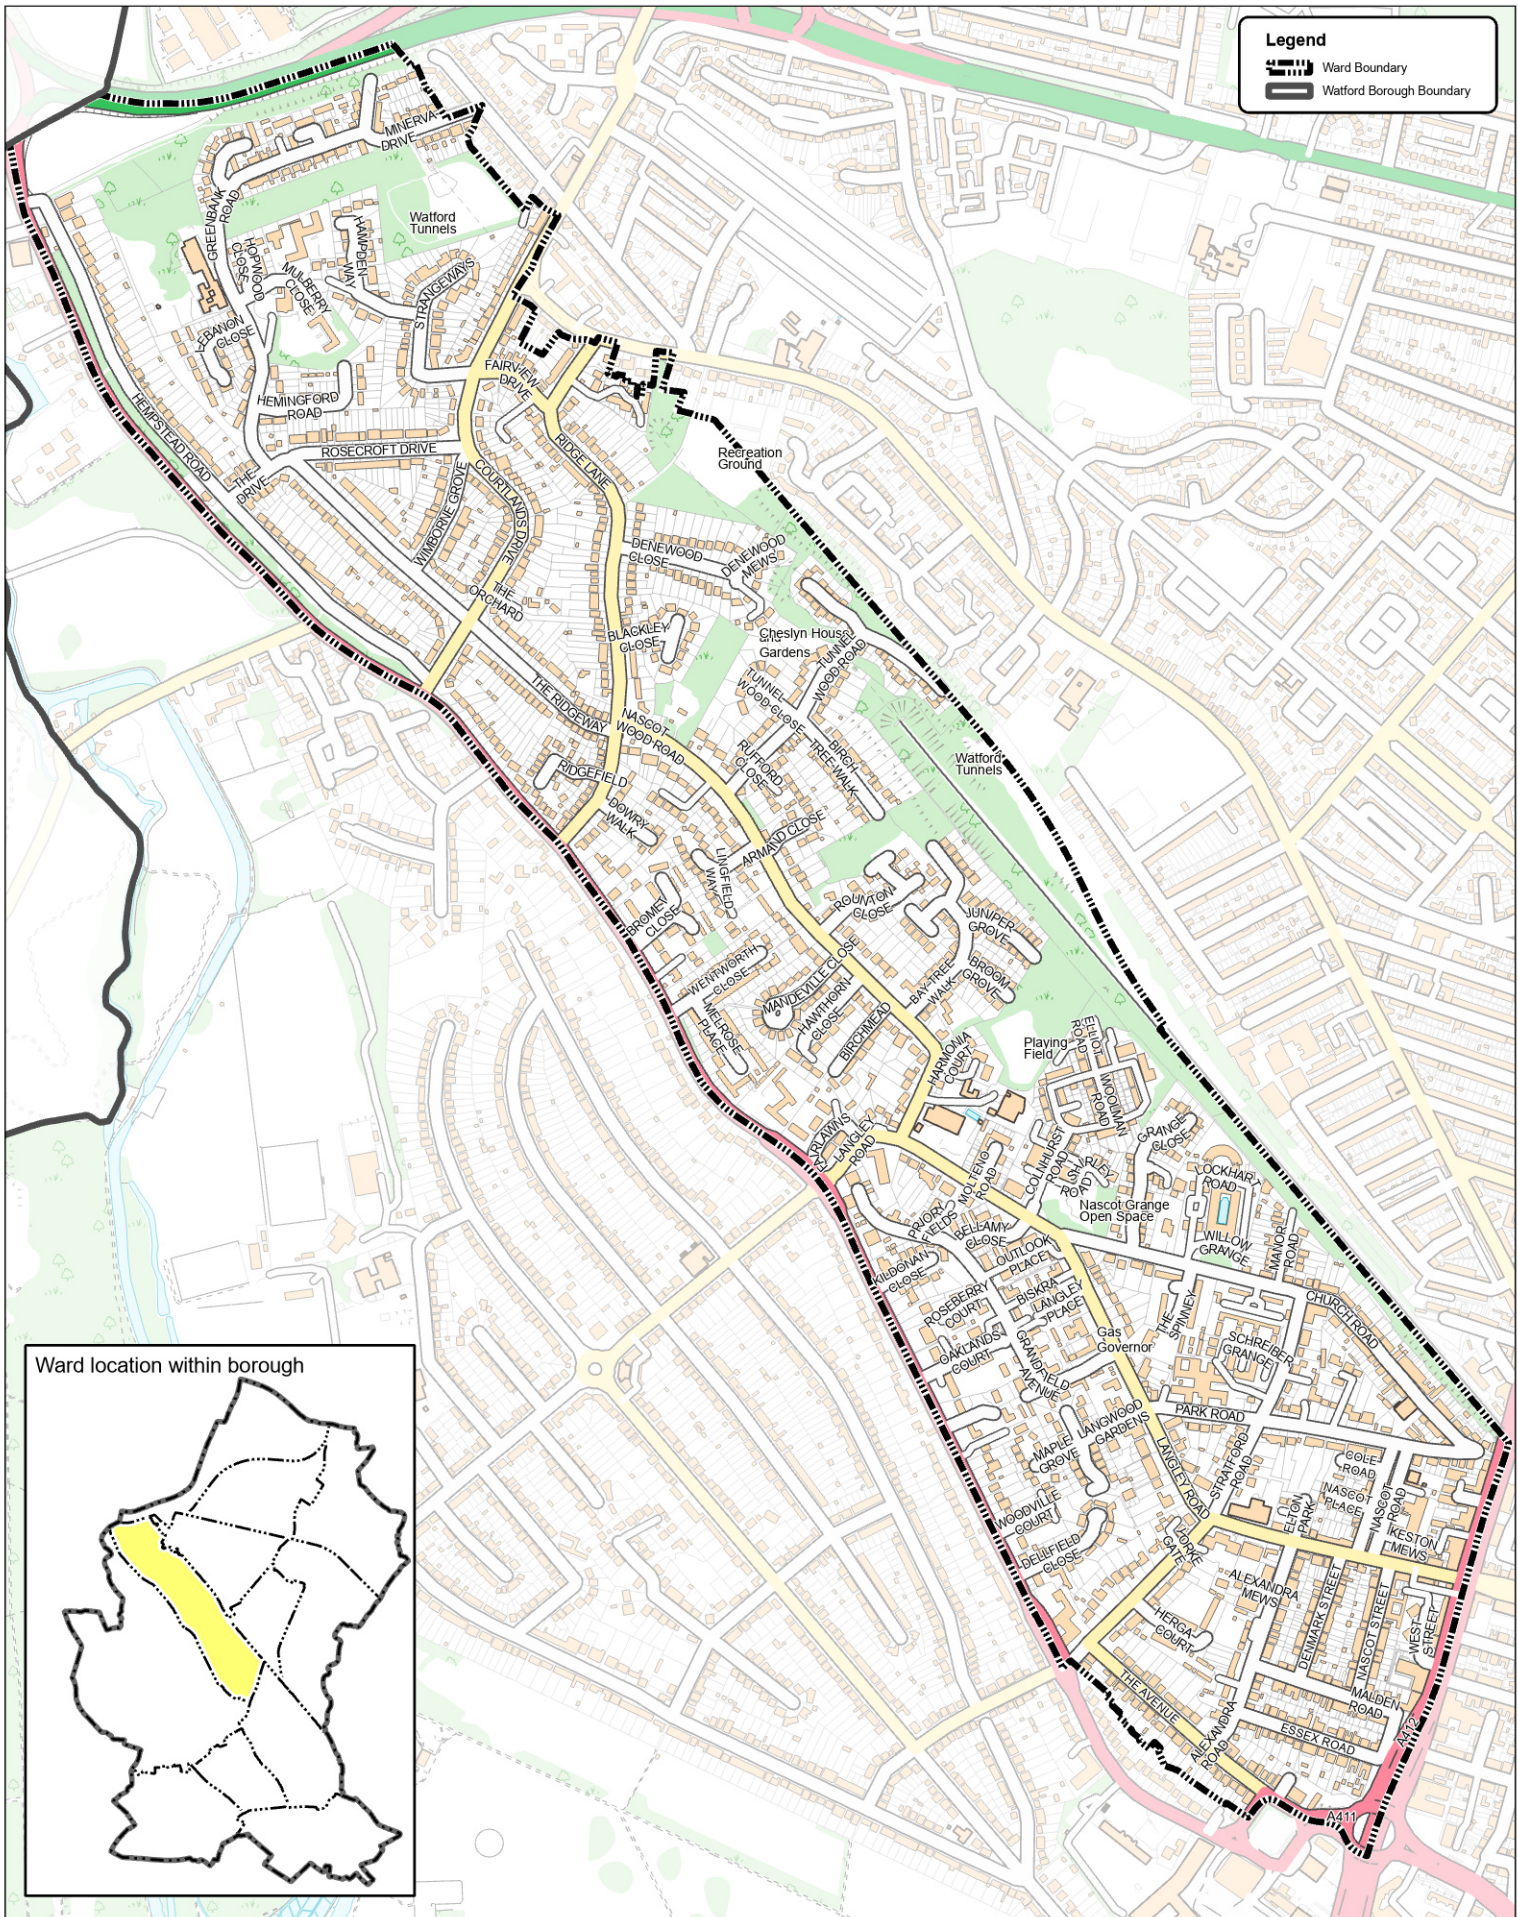

Legend

- Ward Boundary
- Watford Borough Boundary

Nascot Ward Map

Town Hall, Watford,
Hertfordshire WD17 3EX

Map Produced by: Corporate GIS
Publication Date: 17/02/2025

N

 Scale 1:11,099
 At A4

© Crown copyright and database rights
2025 Ordnance Survey AC0000822958